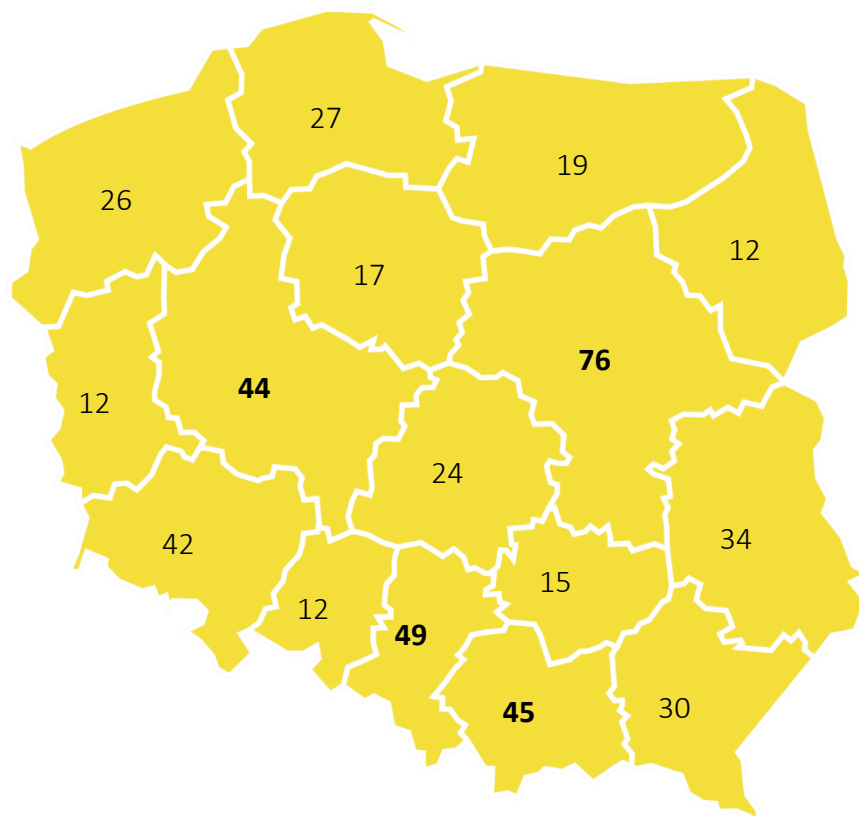

ACTIVITY OF CINEMAS

in 2016

Fixed cinemas by voivodship

Most of the fixed cinemas were active in the voivodships: **mazowieckie** (76), **ślaskie** (49), **malopolskie** (45) and **wielkopolskie** (44).

Audience in fixed cinemas by voivodship (mln)

The biggest audience was observed in the cinemas in the voivodships: **mazowieckie** (10.2 mln), **ślaskie** (6.6 mln), **wielkopolskie** (5.0 mln) and **dolnoslaskie** (4.9 mln).

Fixed cinemas

As of 31 XII