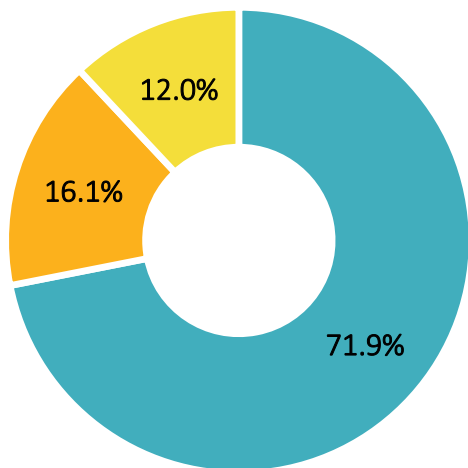

279.2 thous.
seats at cinemas

1961.4 thous.
screenings

14
fixed cinemas

0.7 mln
audience

27
screens

4.2 thous.
seats at cinemas

27.0 thous.
screenings

RURAL AREAS

Structure of fixed cinemas by number of screens

As of 31 XII

■ 1-2 sale ■ minipleksy ■ multipleksy

In 2016 one multiplex had on average **2174** seats at the cinema and displayed **17.9 thous.** screenings.

In 2016 the multiplexes displayed **52.1%** of all screenings and gathered **52.3%** of the total audience.

Number of seats in fixed cinemas (thous.)

As of 31 XII

Screenings (in thous.)

Audience (mln)

Films by origin