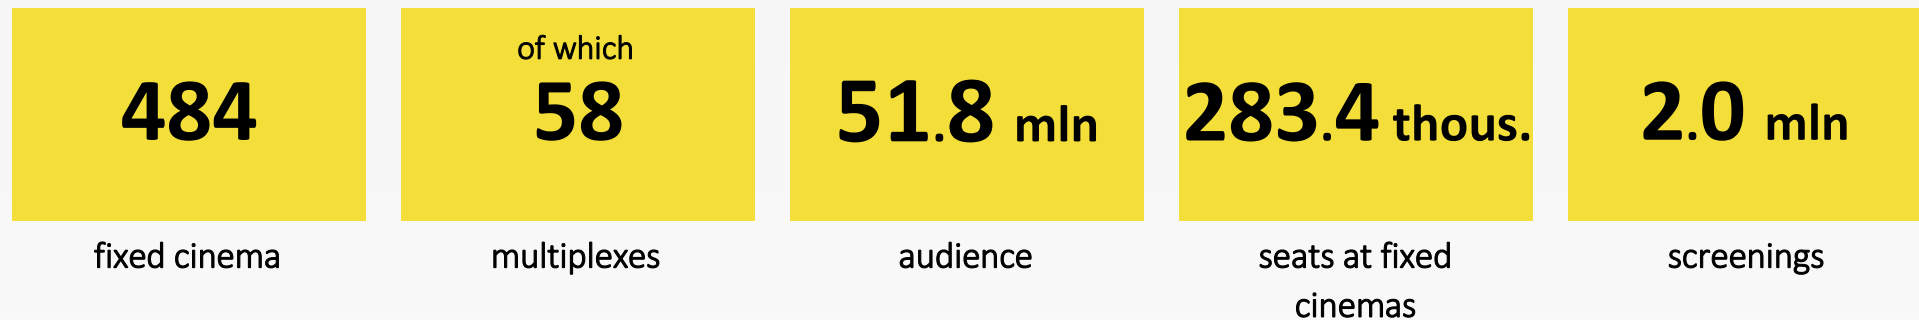

ACTIVITY OF CINEMAS

in 2016

Fixed cinemas by voivodship

Most of the fixed cinemas were active in the voivodships: **mazowieckie** (76), **ślaskie** (49), **malopolskie** (45) and **wielkopolskie** (44).

Audience in fixed cinemas by voivodship (mln)