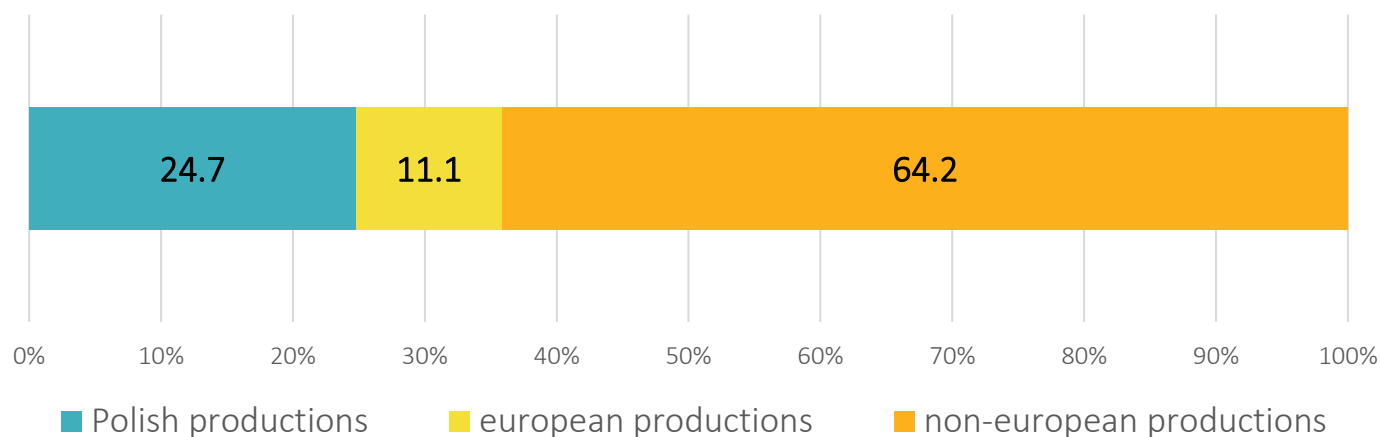

Audience in fixed cinemas according to the producer country of the film