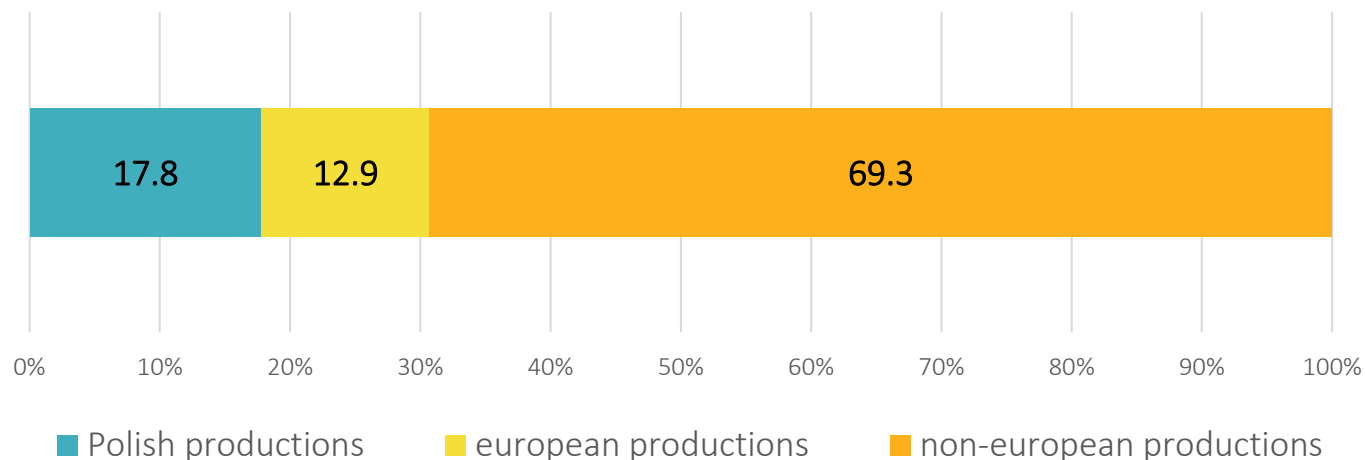

Structure of fixed cinemas by number of screens

As of 31 XII

■ 1-2 sale ■ minipleksy ■ multipleksy

In 2016 one multiplex had on average **2174** seats at the cinema and displayed **17.9 thous.** screenings.

In 2016 the multiplexes displayed **52.1%** of all screenings and gathered **52.3%** of the total audience.

Number of seats in fixed cinemas (thous.)

As of 31 XII

Screenings (in thous.)

Audience (mln)

Films by origin