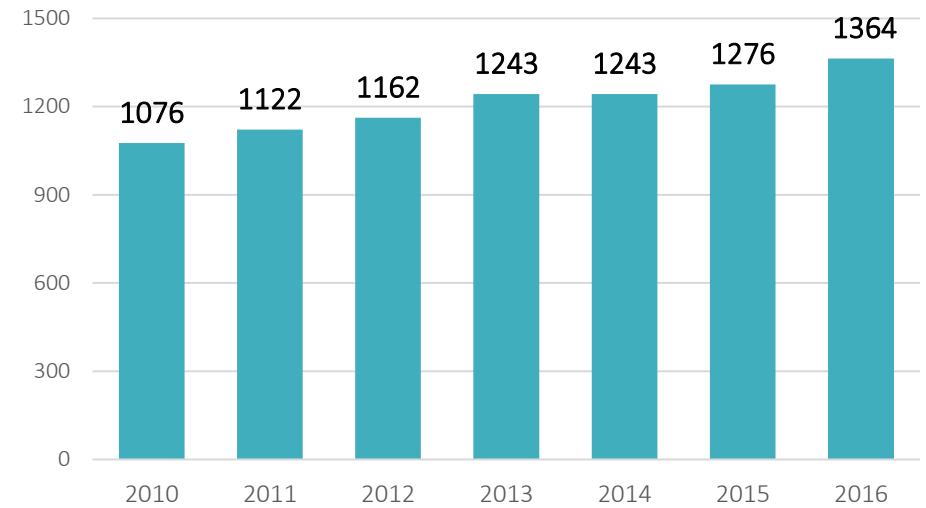

The biggest audience was observed in the cinemas in the voivodships: **mazowieckie** (10.2 mln), **ślaskie** (6.6 mln), **wielkopolskie** (5.0 mln) and **dolnoslaskie** (4.9 mln).

Fixed cinemas

As of 31 XII

Screens in fixed cinemas

As of 31 XII

Screenings (mln)

Audience (mln)

URBAN AREAS

470
fixed cinemas

51.1 mln
audience

1337
screens

279.2 thous.
seats at cinemas

1961.4 thous.
screenings

14
fixed cinemas

0.7 mln
audience

27
screens

4.2 thous.
seats at cinemas

27.0 thous.
screenings

RURAL AREAS

Structure of fixed cinemas by number of screens

As of 31 XII

■ 1-2 sale ■ minipleksy ■ multipleksy

In 2016 one multiplex had on average **2174** seats at the cinema and displayed **17.9 thous.** screenings.