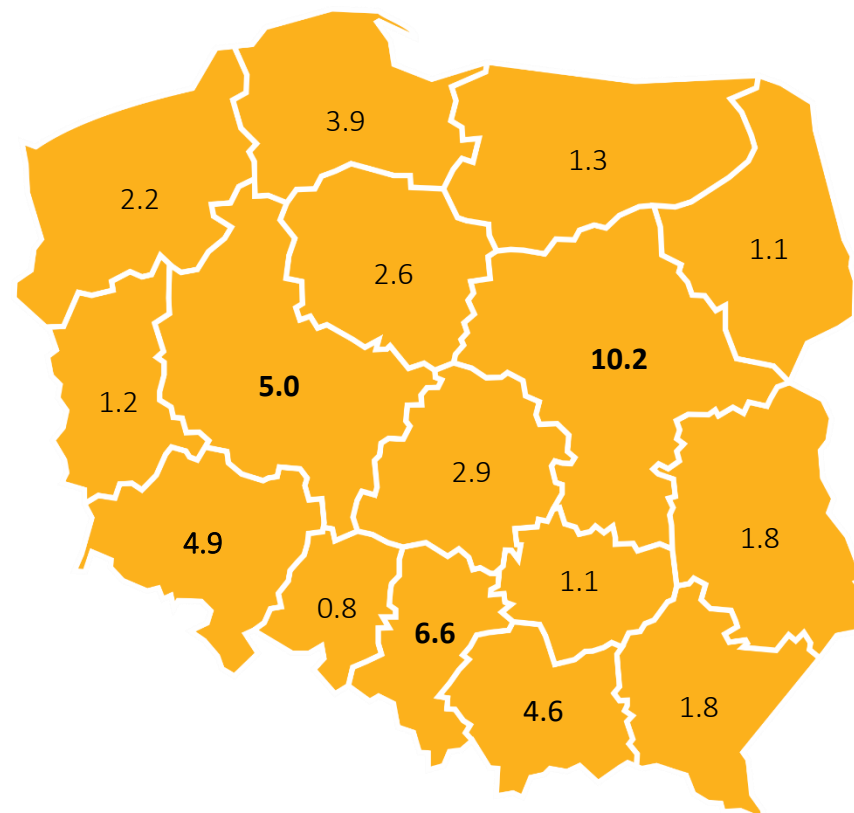

ACTIVITY OF CINEMAS

in 2016

Fixed cinemas by voivodship

Most of the fixed cinemas were active in the voivodships: **mazowieckie** (76), **ślaskie** (49), **malopolskie** (45) and **wielkopolskie** (44).

Audience in fixed cinemas by voivodship (mln)

The biggest audience was observed in the cinemas in the voivodships: **mazowieckie** (10.2 mln), **ślaskie** (6.6 mln), **wielkopolskie** (5.0 mln) and **dolnoslaskie** (4.9 mln).

Fixed cinemas

As of 31 XII