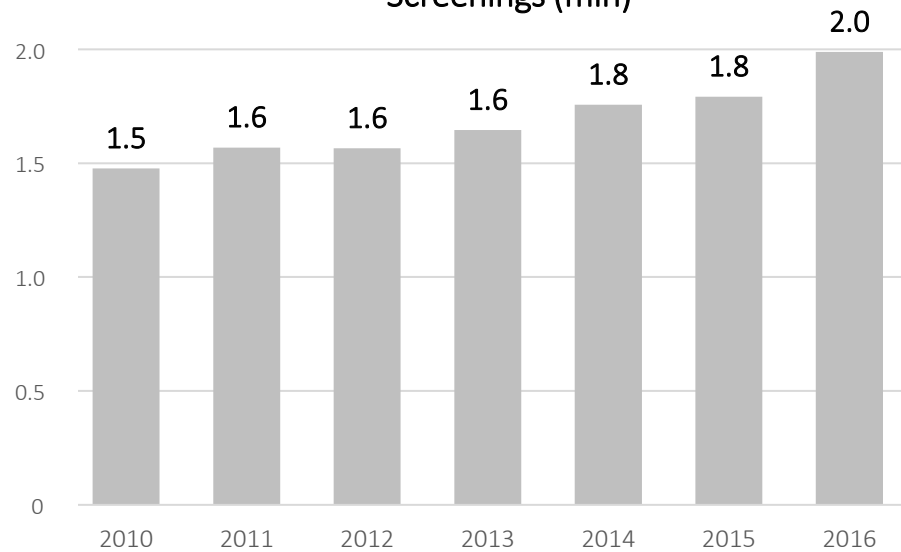

Screenings (mln)