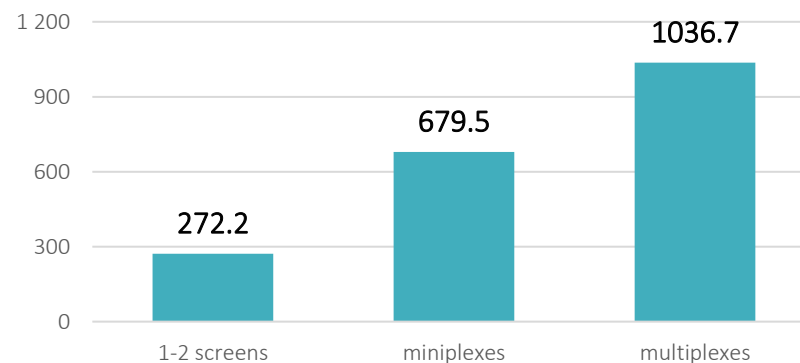

279.2 thous.
seats at cinemas

1961.4 thous.
screenings

14
fixed cinemas

0.7 mln
audience

27
screens

4.2 thous.
seats at cinemas

27.0 thous.
screenings

RURAL AREAS

Structure of fixed cinemas by number of screens

As of 31 XII

■ 1-2 sale ■ minipleksy ■ multipleksy

In 2016 one multiplex had on average **2174** seats at the cinema and displayed **17.9 thous.** screenings.

In 2016 the multiplexes displayed **52.1%** of all screenings and gathered **52.3%** of the total audience.

Number of seats in fixed cinemas (thous.)

As of 31 XII

Screenings (in thous.)

Audience (mln)

Films by origin