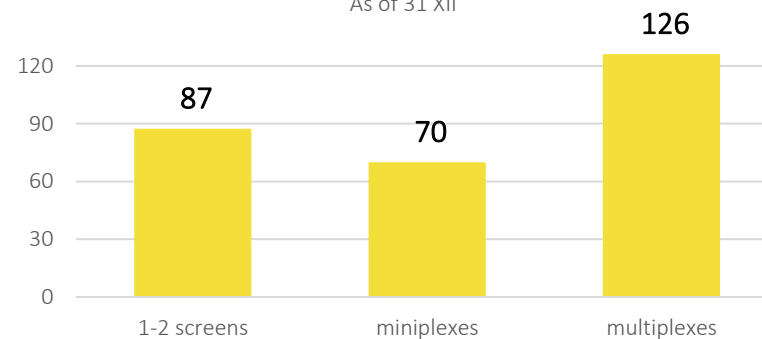

279.2 thous.
seats at cinemas

1961.4 thous.
screenings

14
fixed cinemas

0.7 mln
audience

27
screens

4.2 thous.
seats at cinemas

27.0 thous.
screenings

RURAL AREAS

Structure of fixed cinemas by number of screens

As of 31 XII

■ 1-2 sale ■ minipleksy ■ multipleksy

In 2016 one multiplex had on average **2174** seats at the cinema and displayed **17.9 thous.** screenings.

In 2016 the multiplexes displayed **52.1%** of all screenings and gathered **52.3%** of the total audience.

Number of seats in fixed cinemas (thous.)

As of 31 XII

Screenings (in thous.)

Audience (mln)

Films by origin