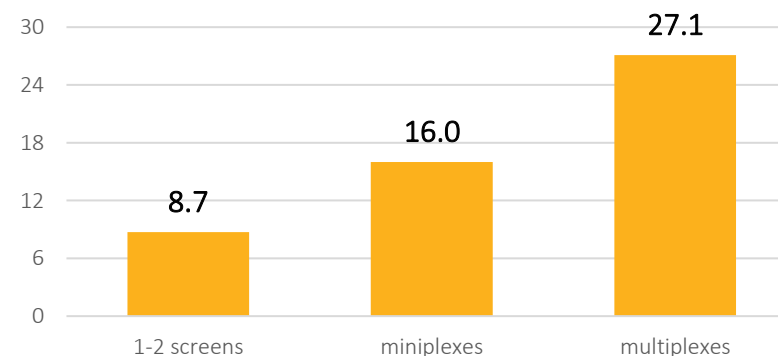

Structure of fixed cinemas by number of screens

As of 31 XII

■ 1-2 sale ■ minipleksy ■ multipleksy

In 2016 one multiplex had on average **2174** seats at the cinema and displayed **17.9 thous.** screenings.

In 2016 the multiplexes displayed **52.1%** of all screenings and gathered **52.3%** of the total audience.

Number of seats in fixed cinemas (thous.)

As of 31 XII

Screenings (in thous.)

Audience (mln)

Films by origin