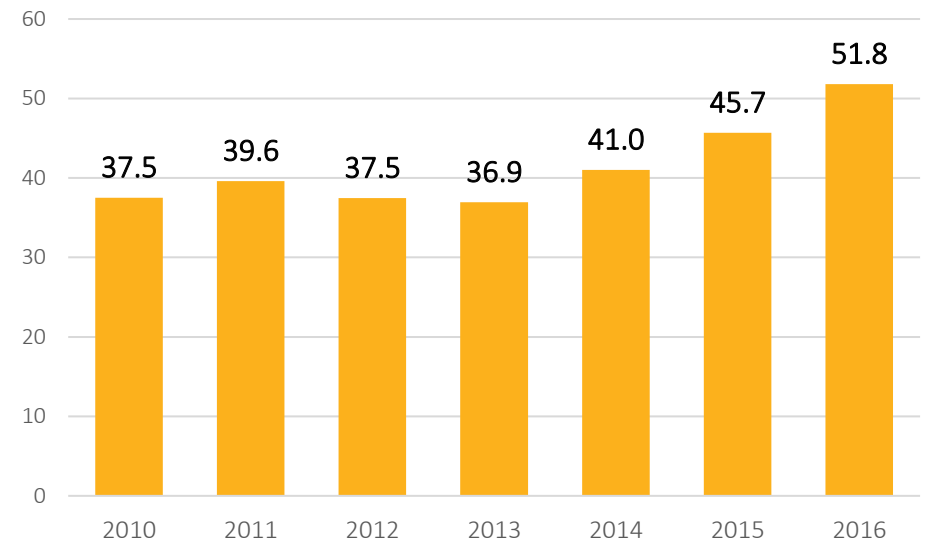

Screens in fixed cinemas

As of 31 XII

Screenings (mln)

Audience (mln)

URBAN AREAS

470
fixed cinemas

51.1 mln
audience

1337
screens

279.2 thous.
seats at cinemas

1961.4 thous.
screenings

14
fixed cinemas

0.7 mln
audience

27
screens

4.2 thous.
seats at cinemas

27.0 thous.
screenings

RURAL AREAS

Structure of fixed cinemas by number of screens

As of 31 XII

■ 1-2 sale ■ minipleksy ■ multipleksy

In 2016 one multiplex had on average **2174** seats at the cinema and displayed **17.9 thous.** screenings.