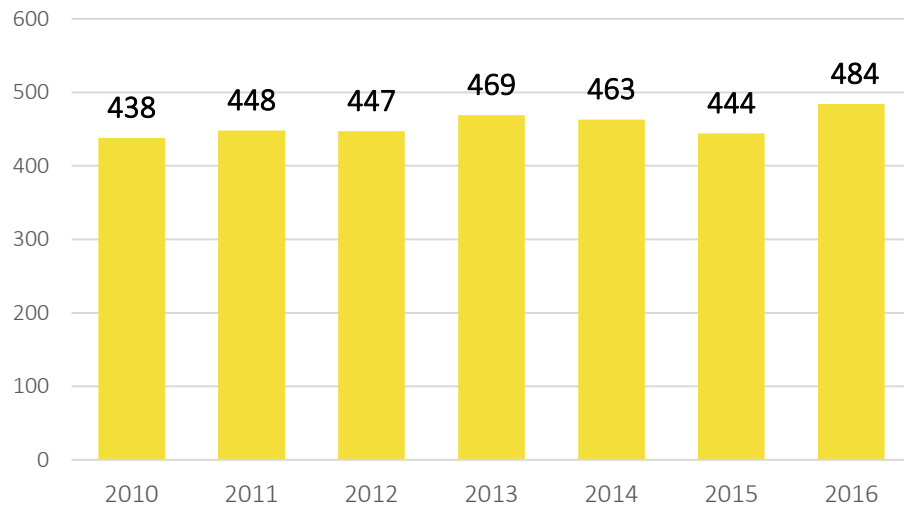

ACTIVITY OF CINEMAS

in 2016

Fixed cinemas by voivodship

Most of the fixed cinemas were active in the voivodships: **mazowieckie** (76), **ślaskie** (49), **malopolskie** (45) and **wielkopolskie** (44).

Audience in fixed cinemas by voivodship (mln)

The biggest audience was observed in the cinemas in the voivodships: **mazowieckie** (10.2 mln), **ślaskie** (6.6 mln), **wielkopolskie** (5.0 mln) and **dolnoslaskie** (4.9 mln).

Fixed cinemas

As of 31 XII

279.2 thous.
seats at cinemas

1961.4 thous.
screenings

14
fixed cinemas

0.7 mln
audience

27
screens

4.2 thous.
seats at cinemas

27.0 thous.
screenings

RURAL AREAS

Structure of fixed cinemas by number of screens

As of 31 XII

■ 1-2 sale ■ minipleksy ■ multipleksy

In 2016 one multiplex had on average **2174** seats at the cinema and displayed **17.9 thous.** screenings.