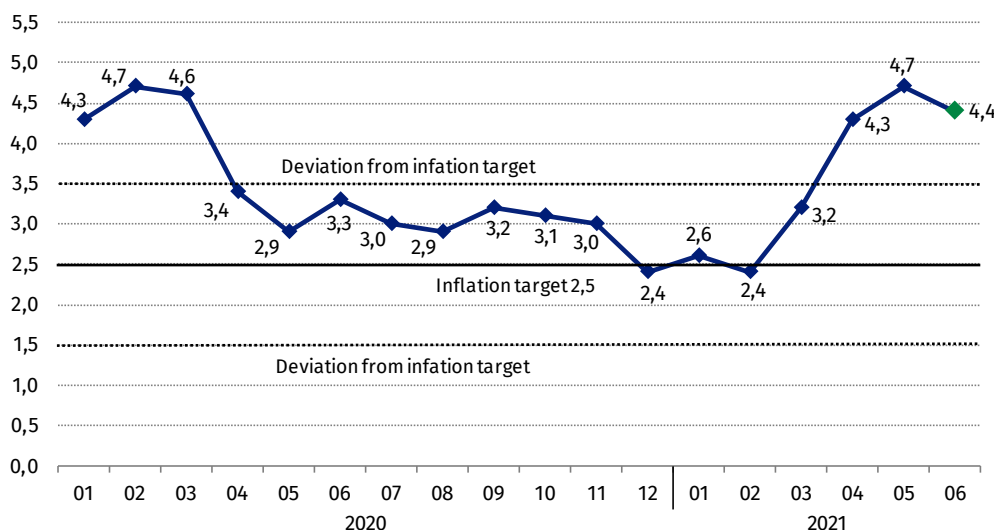

Flash estimate of the consumer price index in June 2021

30.06.2021

4.4%
 an increase compared with the corresponding month of the previous year

Consumer prices according to the flash estimate in June 2021, compared with the corresponding month of the previous year, increased by 4,4% (price index 104,4), and as related to the previous month increased by 0,1% (price index 100,1).

Table 1. Flash estimate of the consumer price index in June 2021

SPECIFICATION	06 2021	
	06 2020=100	05 2021=100
TOTAL	104,4	100,1
Food and non-alcoholic beverages	102,0	100,1
Electricity, gas and other fuels	104,4	100,0
Fuels for personal transport equipment	127,3	100,9

Chart 1. Changes in consumer prices* as related to the corresponding period of the previous year (in %)

* Final data with the exception of the information prepared according to the flash estimate in June 2021